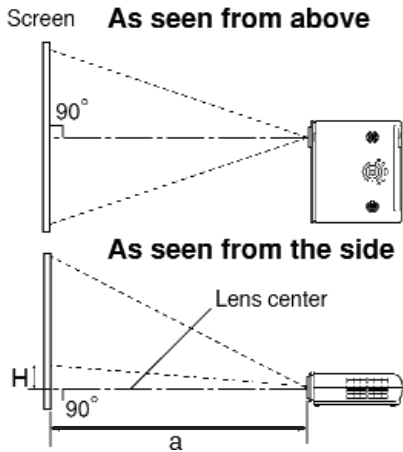

Add More Impact to Your Presentations:

The Toshiba TDP-T91U features a detachable document camera allowing users to create a comprehensive presentation without having to purchase a separate piece of equipment. Users can simply unclip the document camera from the projector, and position it almost anywhere to add photo samples, printed documents or just about anything else into their presentations.

Product Specifications

Toshiba TDP-T90AU/T91U/TW90U

Projection Distance and Size

Use the figures, tables, and formulas below to determine the projection size and projection distance. (Projection sizes are approximate values for full-size picture with no keystone adjustment.)

a is the distance (m) between the lens and the screen, and corresponds to a range of 1.20 m to 10.00 m. **H** is the height from the image bottom to the center of the lens.

$$a \text{ (min length)} = \text{projection size (inches)} \times 4.064$$

$$a \text{ (max length)} = \text{projection size (inches)} \times 4.878$$

projection size (inches)	projection distance a (m)		height (H) (cm)
	min length (zooming max)	max length (zooming min)	
24.6	—	1.20	5.6
40	1.62	1.95	9.1
60	2.44	2.93	13.8
80	3.25	3.90	18.3
100	4.00	4.88	22.9
150	6.10	7.30	34.3
200	8.10	9.76	45.7
246	10.00	—	56.2